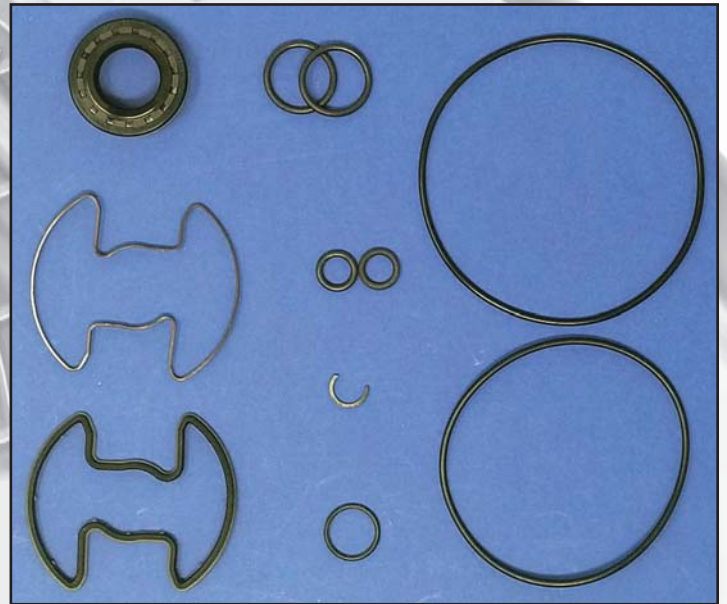

## ***NEW PUMP SEAL KIT***

1995 AUDI 90  
1988-92 AUDI 80/90  
1983-96 BMW SERIES 3  
1987-97 BMW SERIES 3  
1989-01 BMW SERIES 7  
1993-95 BMW SERIES 8  
1983-90 ALFA ROMERO  
MODEL 33  
1991-94 FORD TRANSIT  
1982-92 VOLKSWAGEN  
TRANSPORTER

### ***KIT # 9324***

**1-24**  
**\$6.45**

**25+**  
**\$6.00**